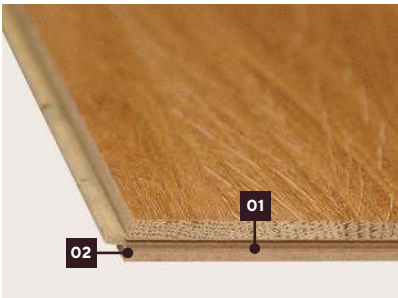

Weitzer Strip 360

2-layer parquet

- Unusually effective design - exclusively from Weitzer Parkett
- Tongue and groove joints on four sides **(01)**
- Supporting material made from wood material **(02)**
- Unbeatable price/performance ratio

Dimensions: 360 x 108 x 10,3 mm

Overall thickness 10,3 mm with approx. 3,6 mm wear layer

Packing units

Each package contains 50% right and 50% left blocks

Unit	Package	Pallet
Contents	36 boards = 1,40 m ²	50 packages = 70 m ²
Dimensions	0,37 x 0,23 x 0,194 m	1,20 x 0,80 x 1,118 m
Weight	approx. 12,6 kg	approx. 655 kg
Edge profile for steps	Fixed length: 1,08 m, 1,44 m, 1,80 m or 2,16 m; 40 Style, 58 Styl and 30 Style Block: riser is delivered loose	