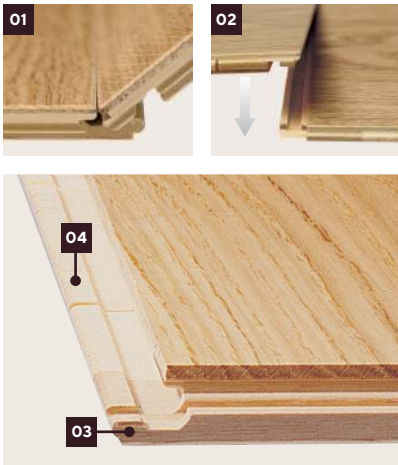

Weitzer Plank 2245

3-layer parquet

- Intelligent patented double-click system with the greatest interlocking power on the market. **(01)**
- Patented press-stud principle for simultaneous locking of the longitudinal and header joints in one movement **(02):**
 - Fast and simple one-man assembly and disassembly
 - Can be completely adhered to the subfloor*
- Header joint edge locking mechanism made from wood - completely free from plastic components and plasticizers **(03)**
- Support material made of wood with vertically arranged growth rings **(04)**
- Ideally suited to underfloor heating, as it can be completely adhered to the subfloor

Dimensions: 2245 x 193 x 11 mm

Overall thickness 11 mm with approx. 2,7 mm wear layer

Packing units

Unit	Package	Pallet
Contents	8 boards = 3,47 m ²	25 packages = 86,75 m ²
Dimensions	2,28 x 0,22 x 0,088 m	2,28 x 1,11 x 0,55 m
Weight	approx. 21,66 kg	approx. 550,5 kg
Edge profile for steps	Fixed length: 2,245 m; 40 Style, 58 Style and 30 Style Block: riser is delivered loose	