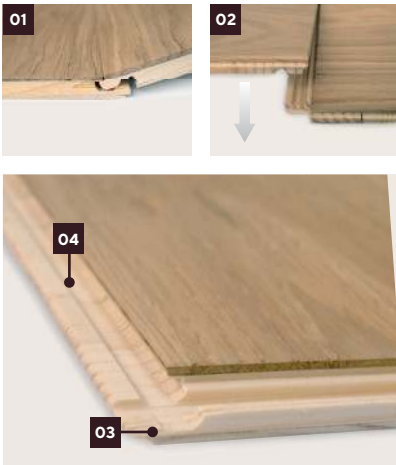

Weitzer Plank 1800

3-layer parquet

- Intelligent double-click system with the greatest interlocking power on the market. **(01)**
- Patented press-stud principle for simultaneous locking of the longitudinal and header joints in one movement **(02)**:
 - Fast and simple one-man assembly and disassembly
 - Can be completely adhered to the subfloor
- Header joint edge locking mechanism made from wood - completely free from plastic components and plasticizers **(03)**
- Support material made of wood with vertically arranged growth rings **(04)**
- Ideally suited to underfloor heating, as it can be completely adhered to the subfloor

Dimensions: 1800 x 175 x 11 mm

Overall thickness 11 mm with approx. 2,7 mm wear layer

Packing units

Unit	Package	Pallet
Contents	8 boards = 2,52 m ²	42 packages = 105,84 m ²
Dimensions	1,82 x 0,202 x 0,088 m	1,82 x 1,22 x 0,726 m
Weight	approx. 14,85 kg	approx. 632,7 kg
Edge profile for steps	Fixed length: 1,8 m; 40 Style, 58 Style and 30 Style Block: riser is delivered loose	