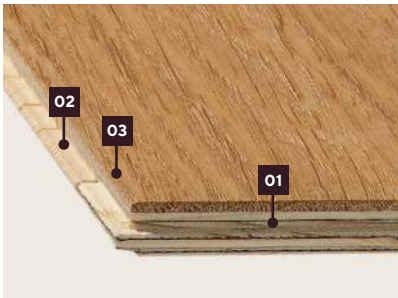

Weitzer Plank 1400

2-layer parquet

- Luxurious format with an extremely wide choice of wood species, finishes and surfaces
- Tongue and groove joint on four sides **(01)**
- Support material made of wood with vertically arranged growth rings **(02)**
- Bevel on the longitudinal and header joints **(03)**
- Ideally suited to underfloor heating, thanks to ideal overall thickness
- Suitable as border detail in combination with Weitzer Block 750 or Weitzer Block 500

Dimensions: 1400 x 140 x 9,3 mm

Overall thickness 9,3 mm with approx. 2,7 mm wear layer

Packing units

Unit	Package	Pallet
Contents	12 boards = 2,35 m ²	49 packages = 115,15 m ²
Dimensions	1,41x0,15x0,12 m	1,41x1,2x0,99 m
Weight	approx. 12,5 kg	approx. 637,5 kg
Edge profile for steps	Fixed length: 1,4 m; 40 Style, 58 Style and 30 Style Block: riser is delivered loose	