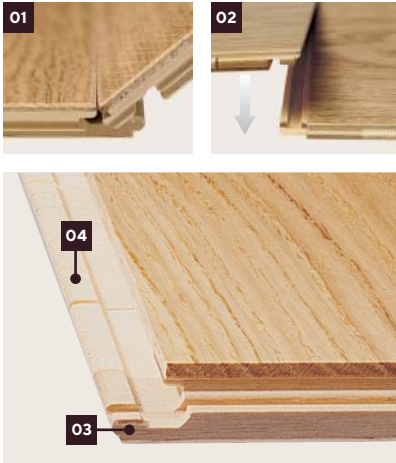

Weitzer Block 2245

3-layer parquet

- Intelligent double-click system with the greatest interlocking power on the market. **(01)**
- Patented press-stud principle for simultaneous locking of the longitudinal and header joints in one movement **(02)**:
 - Fast and simple one-man assembly and disassembly
 - Can be completely adhered to the subfloor
- Header joint edge locking mechanism made from wood - completely free from plastic components and plasticizers **(03)**
- Wood supporting material with vertically arranged growth rings **(04)**
- Ideally suited to underfloor heating, as it can be completely adhered to the subfloor

Dimensions: 2245 x 193 x 11 mm

Overall thickness 11 mm with approx. 2,7 mm wear layer

Packing units

Unit	Package	Pallet
Contents	8 boards = 3,47 m ²	25 packages = 86,75 m ²
Dimensions	2,28 x 0,22 x 0,088 m	2,28 x 1,11 x 0,55 m
Weight	21,66 kg	approx. 550,5 kg
Edge profile for steps	Fixed length: 2,245 m; 40 Style, 58 Style and 30 Style Block: riser is delivered loose	